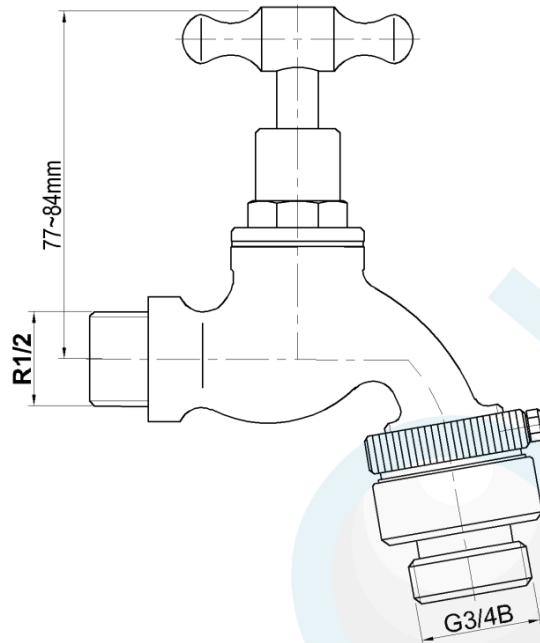

HOSE COCK 1/2" TH W/VCM BRKR RB

Product Code : 60904

Brand Name: elson

### Product Specification

- Complies with AS/NZS 3718, Watermark Licence Number: WMKA 02498
- Material: DR Brass, Complies with AS 2345
- Threads: Complies with AS ISO 7.1, AS ISO 7.2 and AS 1722.2
- End Connectors: Complies with AS 3688
- Suitable for Potable Water, Complies with AS/NZS 4020
- Maximum Working Temperature: 80°C
- Maximum Working Pressure: 1300 KPa
- Flow Rate at pressure 250Kpa: 31L/Min